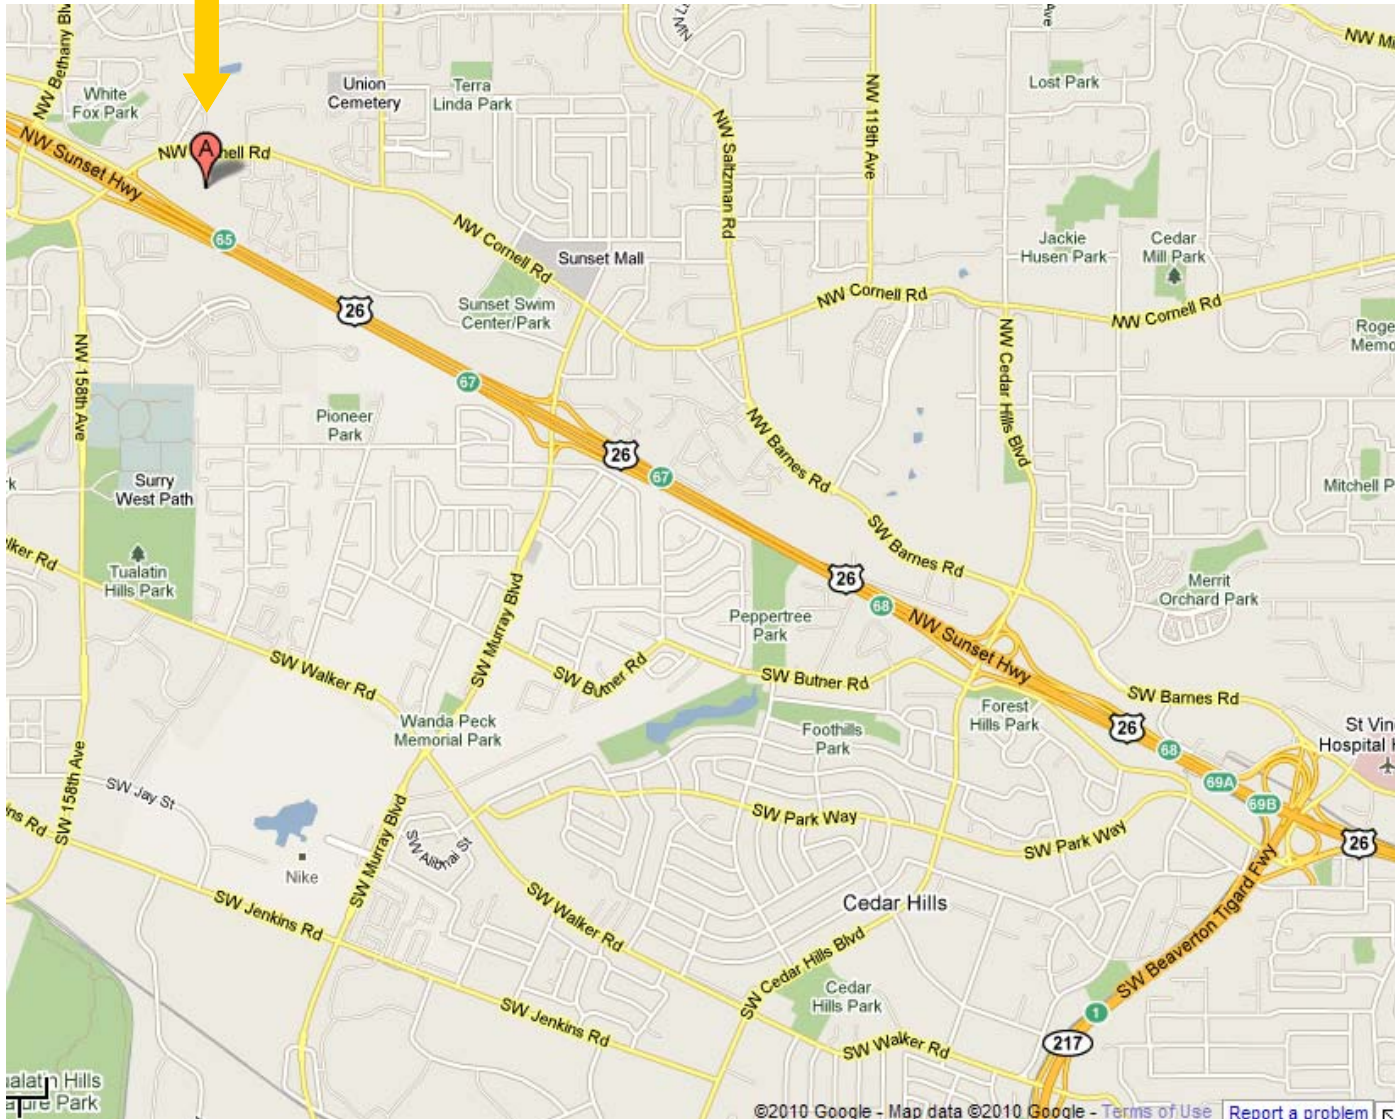

# West Side Classes: Sunset Presbyterian 14986 NW Cornell Rd Portland, OR 97229

To 185th Ave., Ocean Beaches

To Portland

**Sunset HWY/US-26 Eastbound**  
(from Hillsboro)  
Take Sunset Hwy/US-26 E toward Portland, Take exit 65 for Bethany Blvd toward Cornell Rd., Continue straight (signs for Cornell Rd), Turn Left at NW Cornell Rd, go 0.4 miles and Turn Right into the Sunset Presbyterian campus.

**Sunset HWY/US-26 Westbound**  
(from Downtown Portland)  
Take US-26 W to exit 65 (Cornell Rd. toward Bethany Blvd.). Turn Right onto Cornell Rd, go 0.3 miles and Turn Right into the Sunset Presbyterian campus.

**OR-217 Northbound**  
(from Tigard)  
Take OR-217 N toward Beaverton/Sunset Hwy.. Take the exit onto US-26 W toward Tillamook/Astoria, Take exit 65 for Cornell Rd toward Bethany Blvd, Turn right onto Cornell Rd, go 0.3 miles and Turn Right into the Sunset Presbyterian campus.

**I-5 Northbound**  
(from Wilsonville)  
Take I-5 to exit 292A and merge onto OR-217 N toward Tigard/Beaverton. Take OR-217 N toward Beaverton/Sunset Hwy.. Take the exit onto US-26 W toward Tillamook/Astoria, Take exit 65 for Cornell Rd toward Bethany Blvd, Turn right onto Cornell Rd, go 0.3 miles and Turn Right into the Sunset Presbyterian campus.