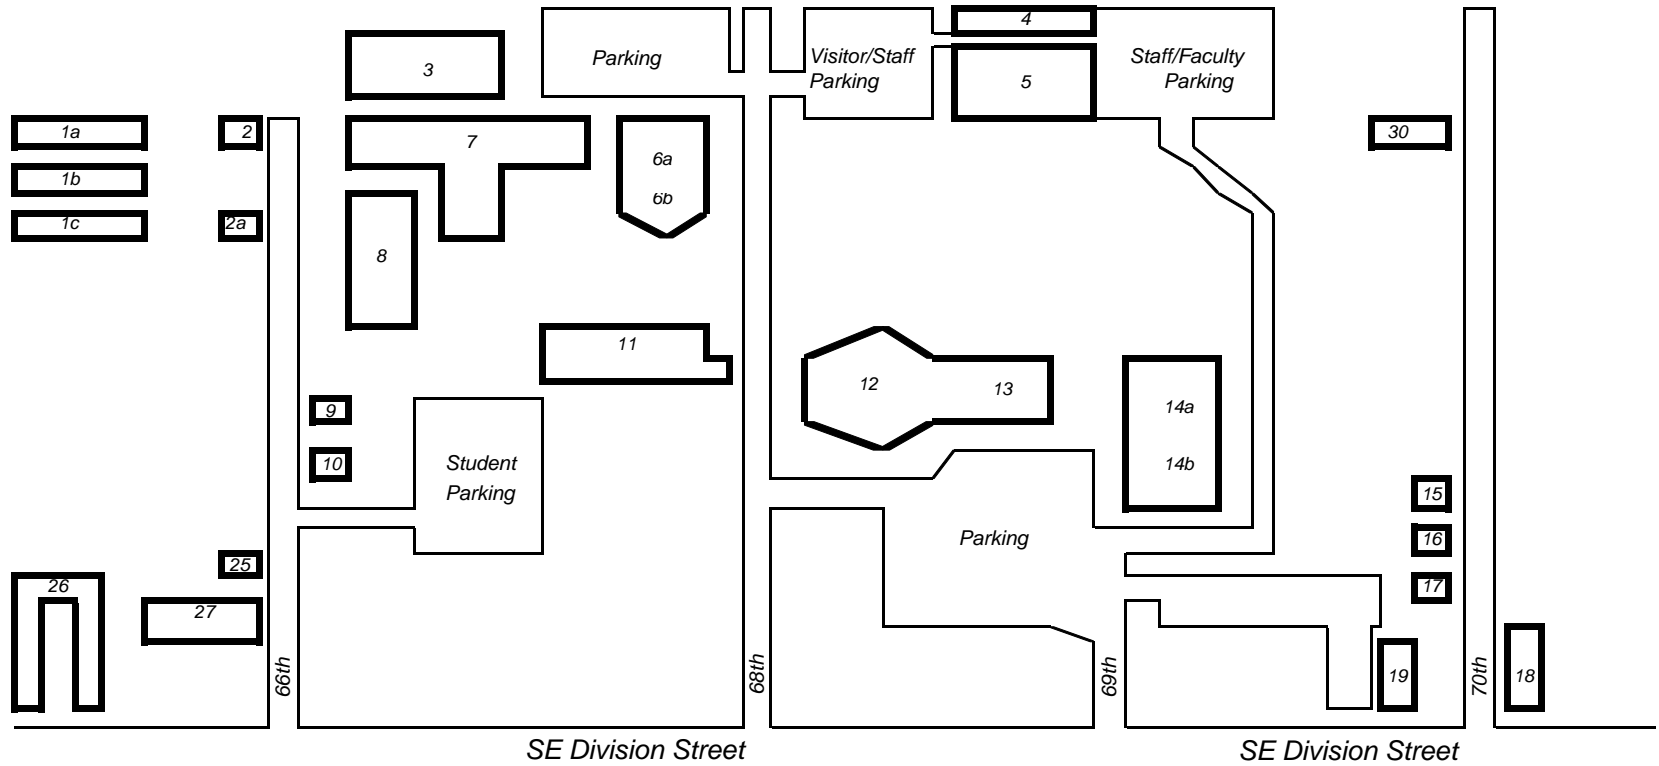

Warner Pacific College

2219 SE 68th
 Portland, OR 97215
 503-517-1000

LEGEND

- 1. Tabor Terrace Apartments
- 2. Caldwell House
- 2a. Tabor House
- 3. Gotham Hall (*Science*)
- 4. Maintenance Building
- 5. AF Gray (*Administrative Building*)
- 6a. Schlatter Chapel
- 6b. Kardatzke
- 7. Smith Hall

- 8. Warman Hall
- 9. Rainer House
- 10. McKinnon House
- 11. Otto F Linn Library
- 12. McGuire Auditorium
- 13. Egtvedt Hall
- 14a. CC Perry Gymnasium
- 14b. Student Union
- 15. Adams House

- 16. Clackamas House
- 17. Willamette House
- 18. 5-Plex Apartments
- 19. Early Learning Center
- 25. Sandy House
- 26. Division St. Apartments
- 27. Saxon Apartments
- 30. Duplex